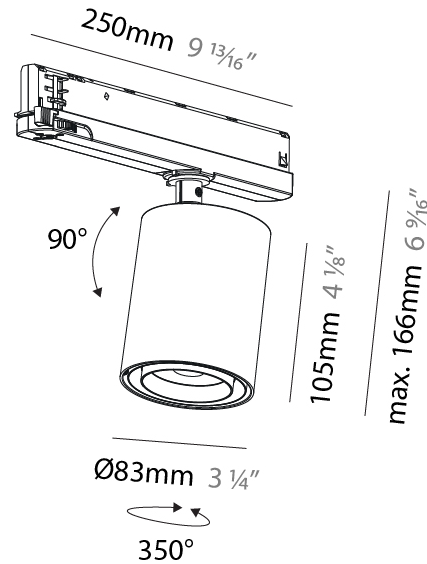

OPTICAL

Reflector: Adjustable 14 - 44
 Adjustability: Rotational 360°; Tilt 90° (±45°)

RATINGS AND CERTIFICATIONS

Certified By: Certified for North American Standards
 IP rating: IP20

CENTRIQ IN FLEX TRACK