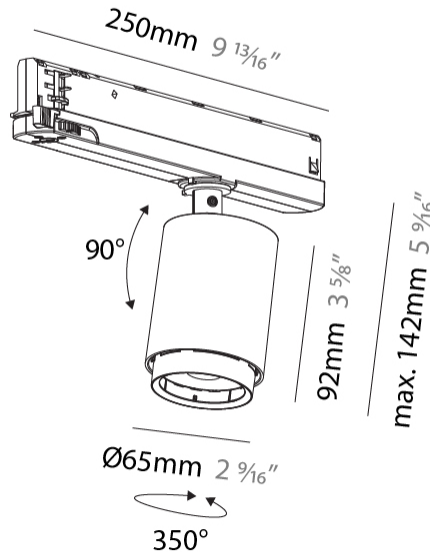

GENERAL

Series: Centriq
Subseries: Centriq In Flex
Brand: Prolicht
Division: Architectural
Mounting Type: Track
Subcategory: Spots

PHYSICAL

Shape: Cylinder
Diameter (mm): 65
Diameter (in): 2 9/16
Length (mm): 250
Length (in): 9 13/16
Height (mm): 142
Height (in): 5 9/16
Light Distribution: Adjustable / Direct
Weight (kg): 0.62

Fixture Finish: SSR / BKV / CWI / CRY / HAB / LAG / UFT / ITA / RUA / RUR / MIC / FTG / MYG / TWT / LOD / PUS / FRO / FUP / KIA / POP / BLS / SPG / MEY / GOH / GUM / CHC / COM / ABZ / JAG / OBR / MOS / ROR

Holder Finish: WHI / BLK

Accent Finish: SSR / BKV / CWI / CRY / HAB / LAG / UFT / ITA / RUA / RUR / MIC / FTG / MYG / TWT / LOD / PUS / FRO / FUP / KIA / POP / BLS / SPG / MEY / GOH / GUM / CHC / COM / ABZ / JAG

Fixture Material: Aluminum

ELECTRICAL

Lamp Type: LED (Zhaga Standard)
Input Wattage (W): 20
Total Output Wattage (W): 18.1
Dimming: Non-Dimmable / 0-10V Dimming
Driver Included: Yes
Driver Location: Integrated
Driver Type: Constant Current - 120Vac
Driver Class: Class 2
Input Voltage (V): 120

LED

Number of LEDs: 1
Color Temperature (°K): 2700 / 3000 / 3500 / 4000
Max. Delivered Lumen (lm): 1207 / 1300 / 1376 / 1380
Nominal Lumen (lm): 1672 / 1800 / 1905 / 1910
CRI: >90 CRI
Lamp Life (hrs): 50000

OPTICAL

Reflector°: Adjustable 14 - 44
Adjustability: Rotational 360°; Tilt 90° (±45°)

RATINGS AND CERTIFICATIONS

Certified By: Certified for North American Standards
IP rating: IP20